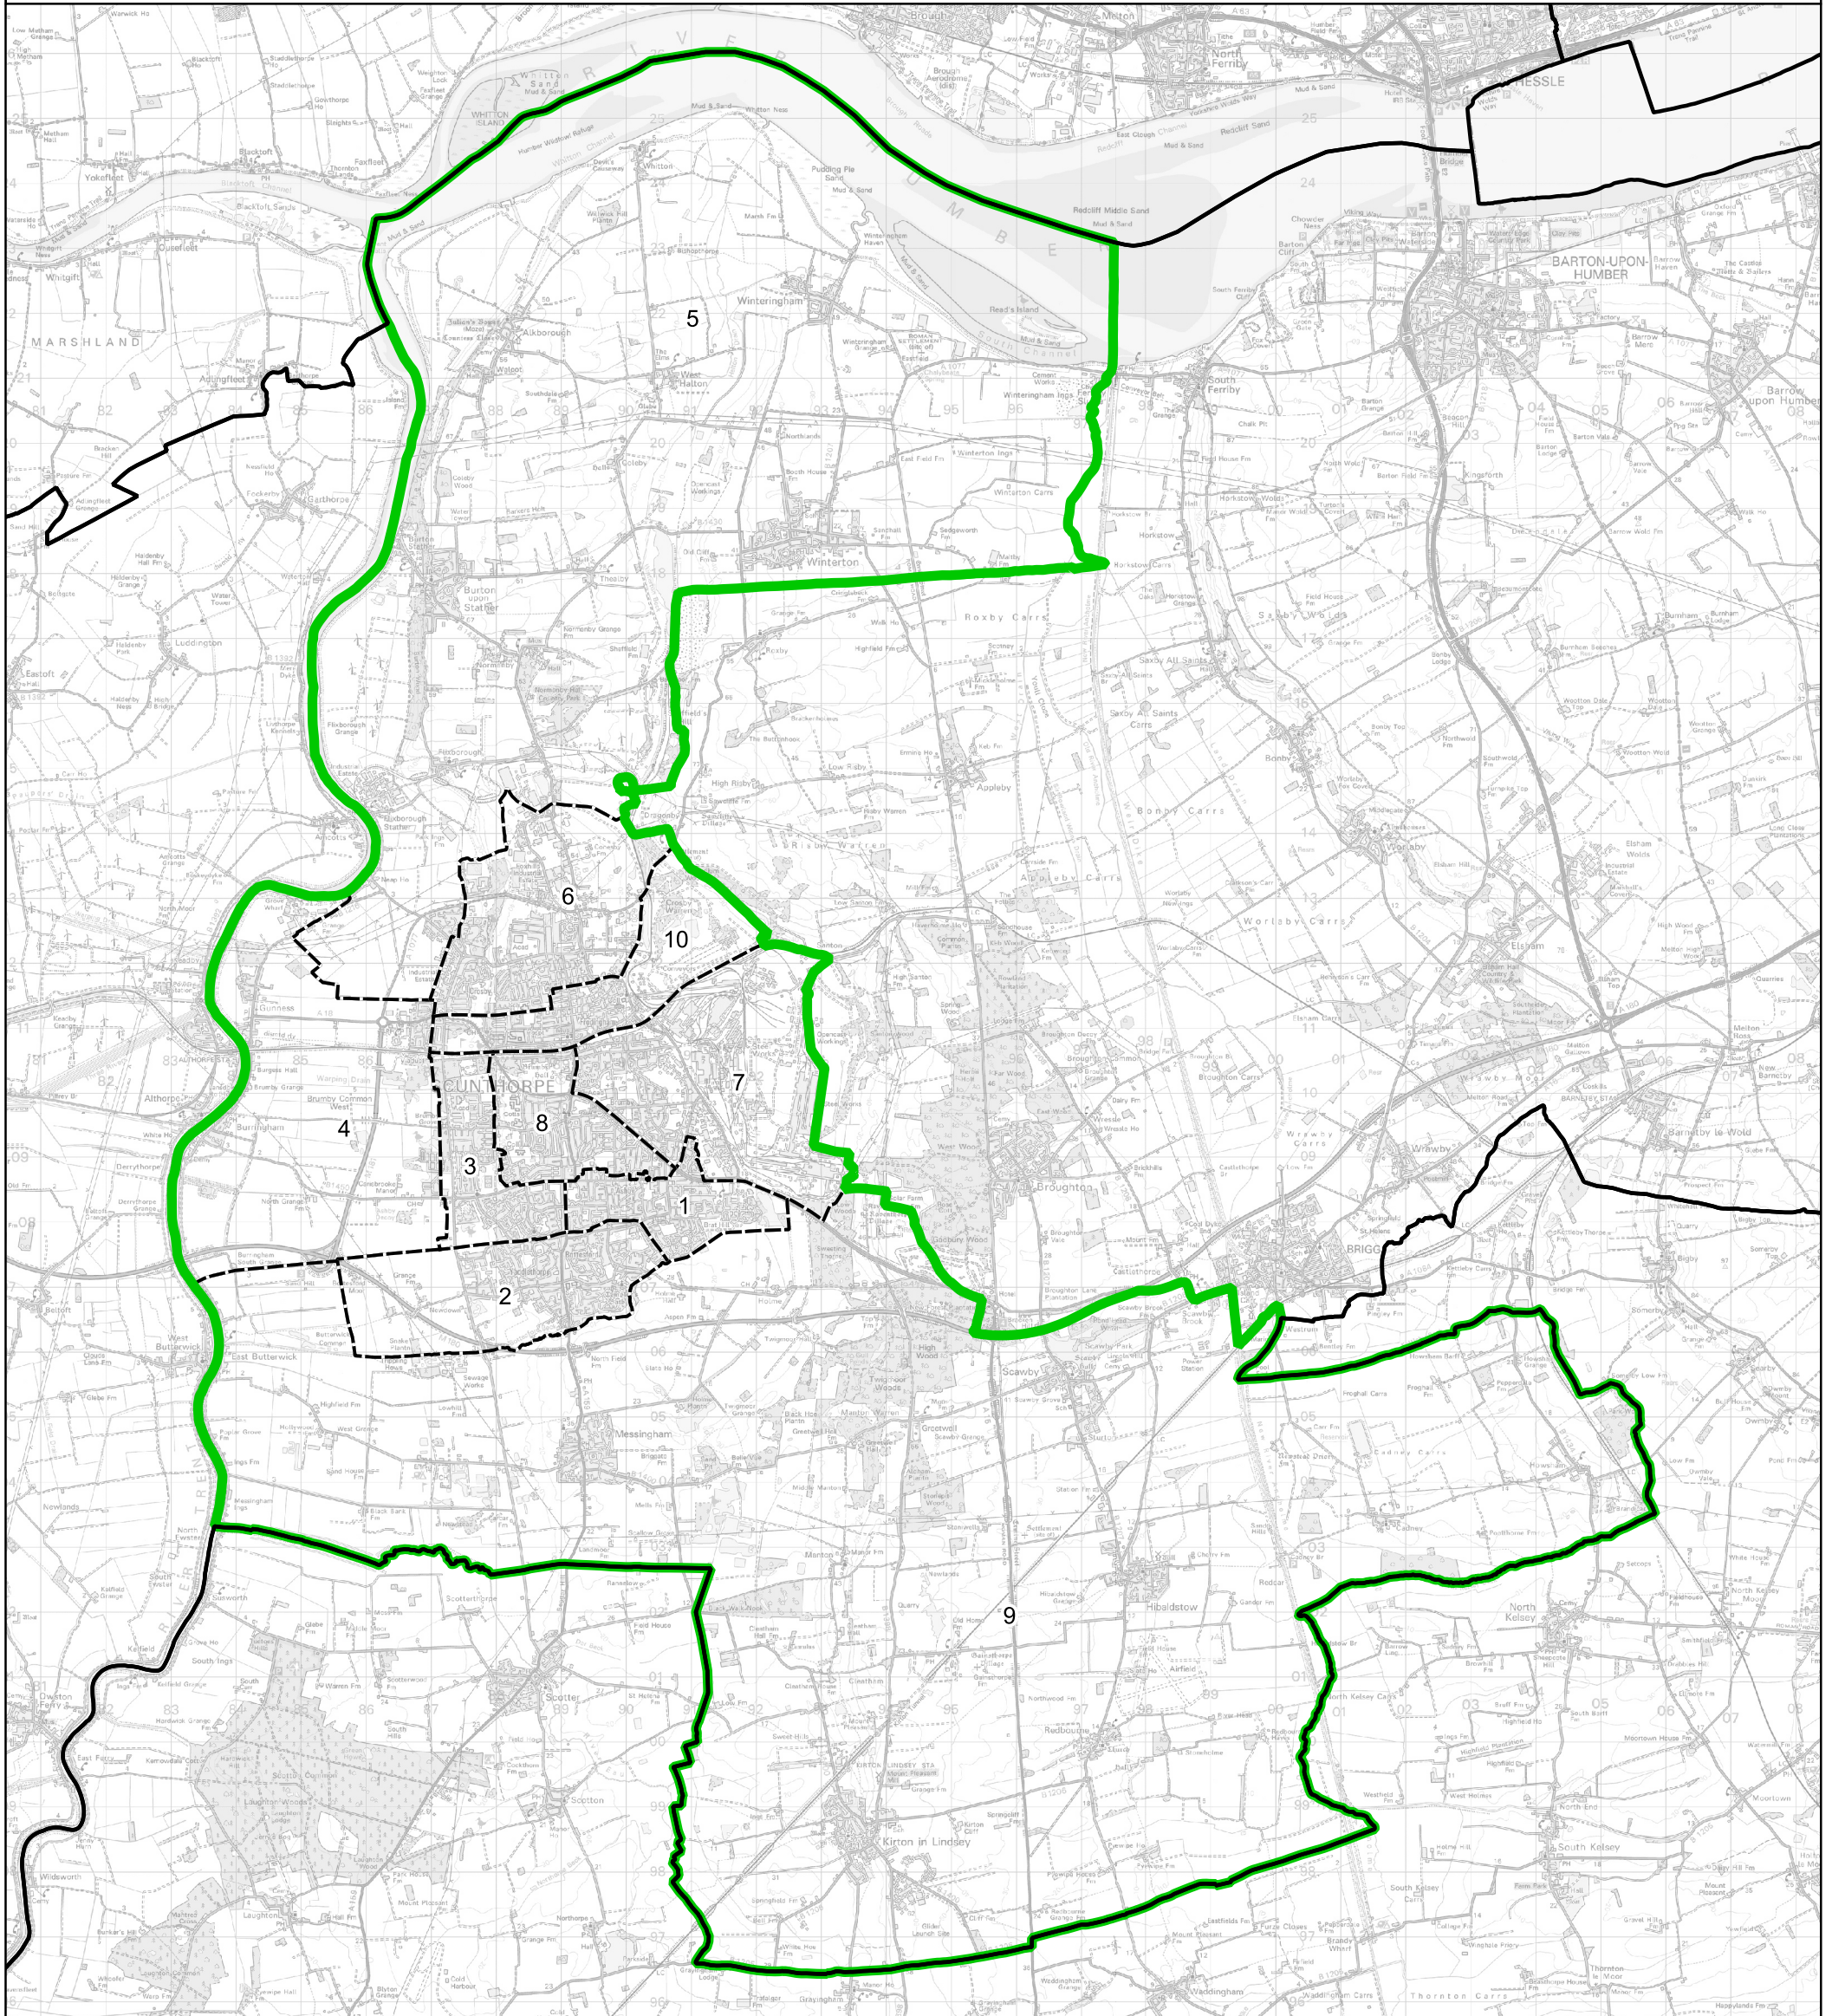

Boundary Commission for England - Final Recommendations for the Yorkshire and the Humber Region
 Scunthorpe County Constituency - Electorate 74,278

- Wards:**
- 1 Ashby
 - 2 Bottesford
 - 3 Brumby
 - 4 Burringham and Guinness
 - 5 Burton upon Stather and Winterton
 - 6 Crosby and Park
 - 7 Frodingham
 - 8 Kingsway with Lincoln Gardens
 - 9 Ridge
 - 10 Town

█ Constituency
 Local Authorities
 Wards

© Crown copyright and database rights 2023 OS 100018289. You are permitted to use this data solely to enable you to respond to, or interact with, the organisation that provided you with the data. You are not permitted to copy, sub-licence, distribute or sell any of this data to third parties in any form. Third party rights to enforce the terms of this licence shall be reserved to OS.

Scunthorpe County Constituency